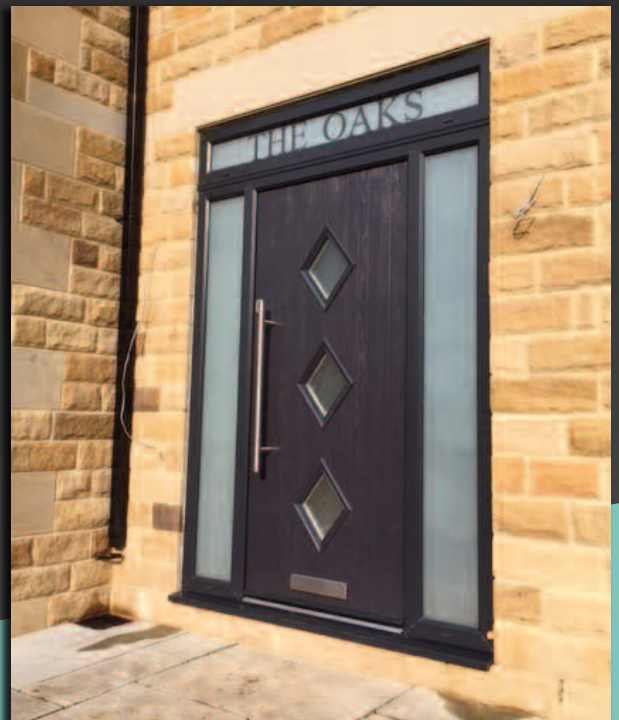

Cottage 3 Diamonds

External colours available White, Black, Oak, Rosewood, Chartwell Green and Anthracite Grey. (White inside only). Please note min size is 835mm wide.