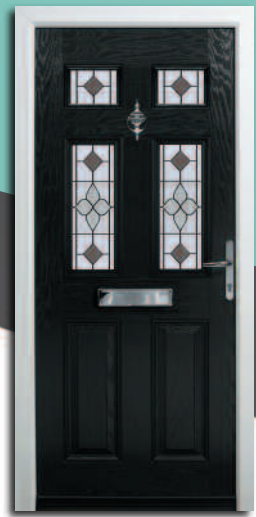

Edinburgh 4 with
NOIR glazing

Satin gives 84% lighttransmission with 100% privacy.