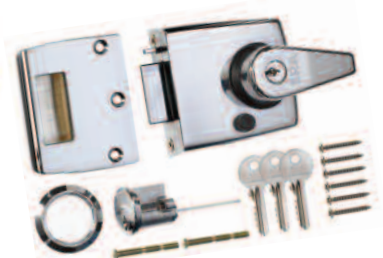

Rim Latch

For extra security add the Optional Rim Latch traditional lock

Gold

Chrome

Obscure Glass Options

Where appropriate we recommend that textured backing glasses are used. These add an extra level of privacy to your entrance door and we offer four designs as standard.