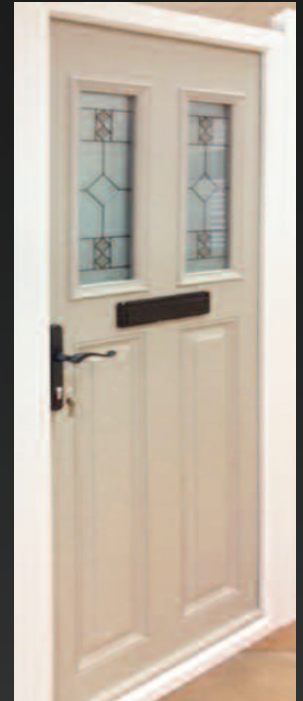

Stoney Ground with Aspen Glass