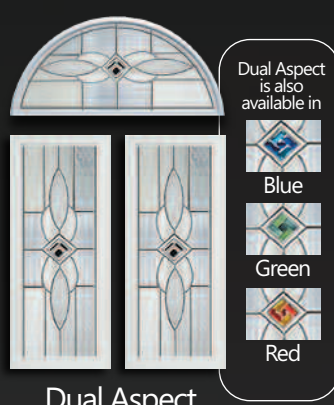

A choice of backing glass should be made for all glass shown except for types marked with which have a degree of privacy built in and do not have an obscure backing option.*

Dual Aspect
Black

REFLECTIONS*