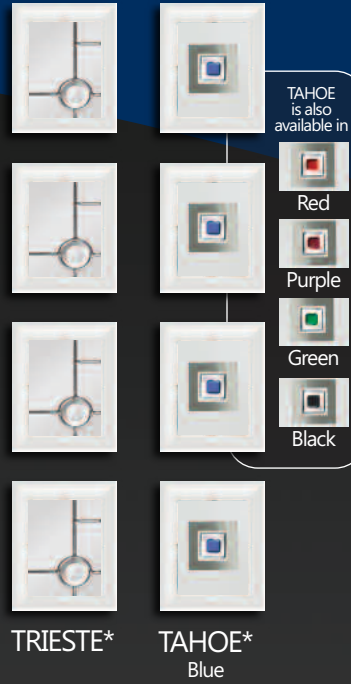

Glazing can be in the centre of the Stirling door if preferred. Please mark clearly on your order if you require this option, otherwise the glass will be positioned as shown.

For that ultra modern look why not choose the **Harlech** option

Harlech Tahoe Black Glazed with Bow handle

Harlech Warwick Glazed with Bar handle

For that ultra modern look choose Warwick glass.

(Due to the random nature of this glass, imperfections will occur).

The Harlech door features a fixed stainless steel bar or bow handle on both sides. On closing, the door will automatically lock and the key is needed to gain entry from outside.