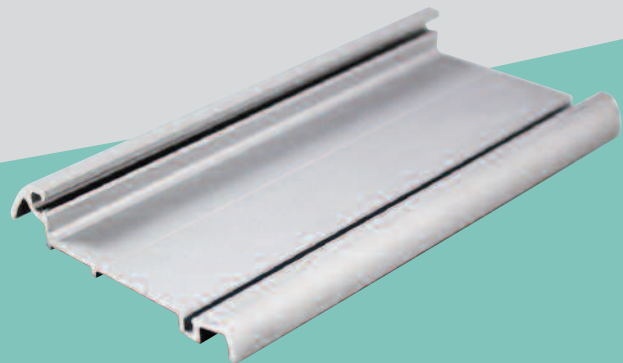

Low Threshold Option

Our accessories include a low Aluminium threshold door sill, which improves access.

Enclosed Mini-blinds

An enclosed mini-blind is the perfect solution for controlling light and UV levels in your home – or simply giving you more privacy. The mini-blind is enclosed within two panes of glass in an aluminium frame that will never need painting. It is controlled using a metallic tab rather than the traditional cord, so it is completely safe for children. And because the blind and the mechanism are totally enclosed, both are completely protected from damage and dust, making them easy to maintain.

Our mini blinds are handed for left or right, allowing the blind to be raised and tilted by control tabs on the hinge side of the door and not interfere with the operation of the door handle.

Tilt Tab

Choose whether to have the blinds open or closed