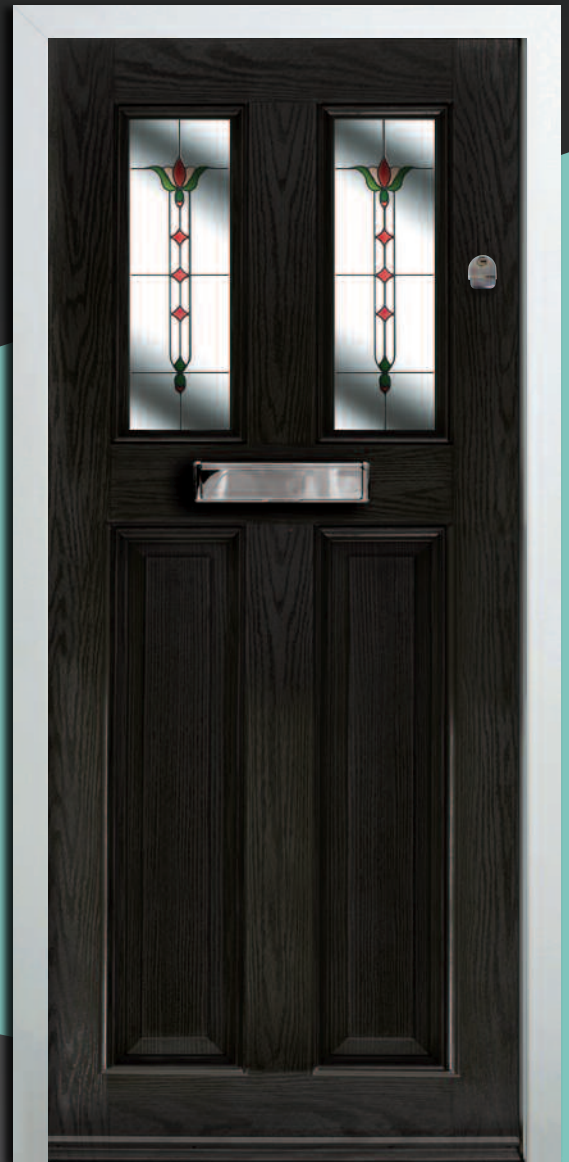

Lindisfarne with FLEUR glazing and finger pull escutcheon

Satin gives 84% light transmission with 100% privacy

Lindisfarne letter plate can be positioned at the bottom if required - Please state clearly on all orders, otherwise positioned as shown.